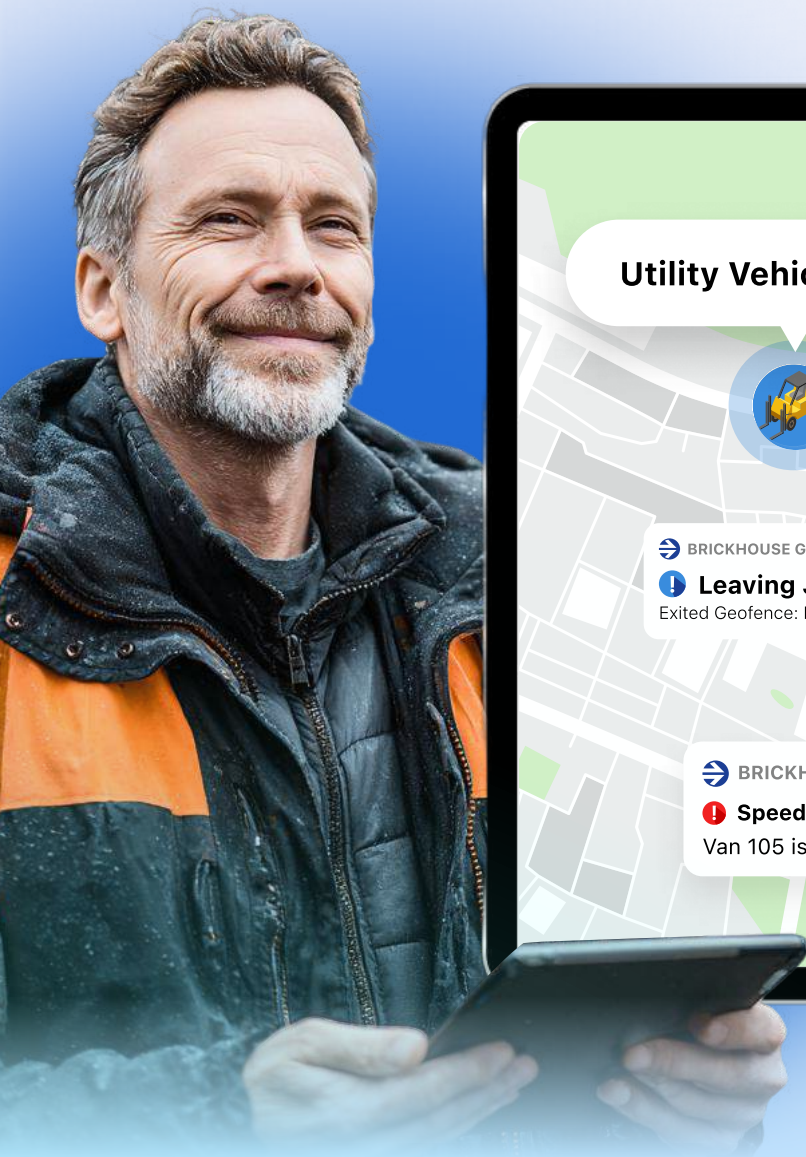

Track What Moves Your Business.

More Than a Vendor. We're One of Your Team.

Reliable GPS tracking for vehicles, equipment, and field teams— with flexible plans, U.S.-based support, and tools that scale with your business. We're not just here to sell. We're here to support.

Total Visibility—Fleet, Field & Everything in Between

Fleets

- ✓ Real-time GPS via OBD plug-ins or hardwired devices
- ✓ Driver behavior insights: speed, idling, harsh events
- ✓ Engine diagnostics, trip history, maintenance & geofence alerts

Assets & Equipment

- ✓ Track trailers, containers, generators, tools—powered or not
- ✓ Battery, solar, magnetic, and satellite options
- ✓ Tamper, movement, and location-based alerts

Teams & Safety

- ✓ Dual-view dash cams: road and driver monitoring with AI alerts
- ✓ One-touch SOS alerts and lone worker protection via mobile
- ✓ Driver scorecards and incident video playback