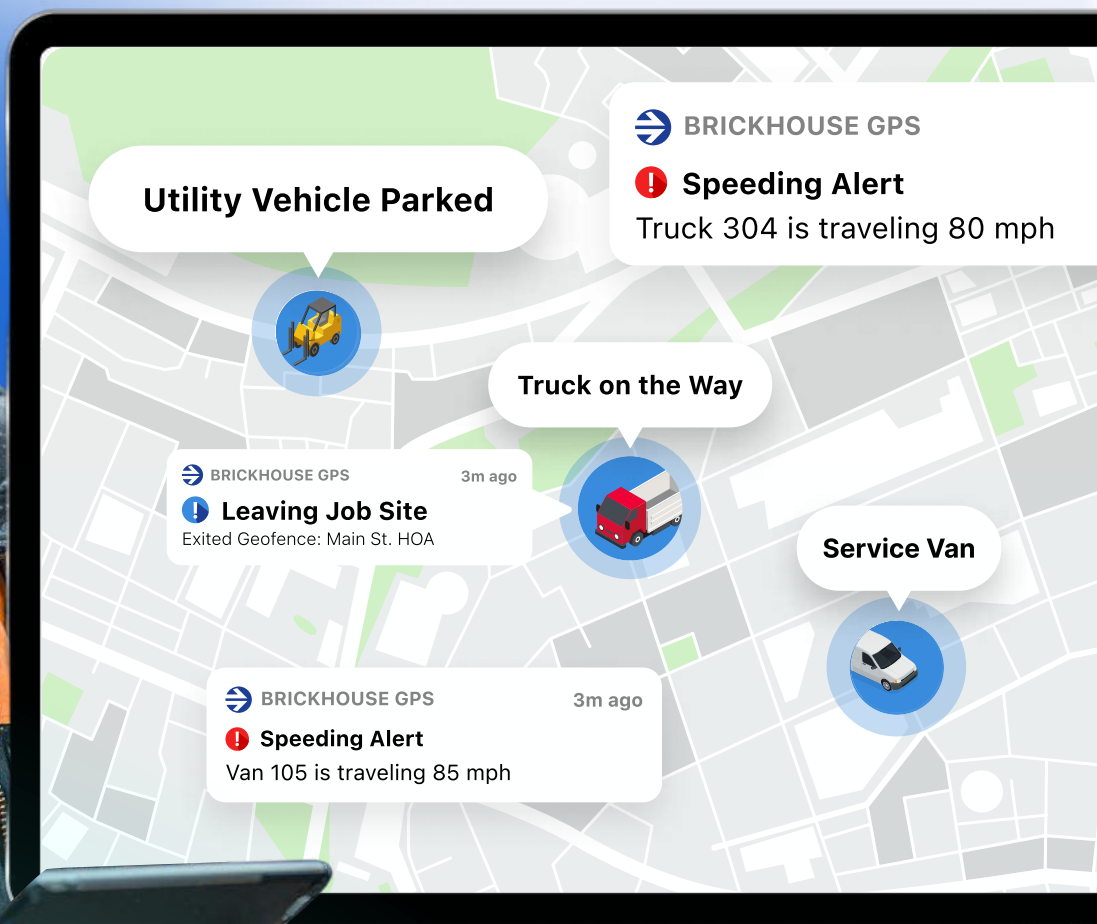

Track What Moves Your Business.

More Than a Vendor. We're One of Your Team.

Reliable GPS tracking for vehicles, equipment, and field teams— with flexible plans, U.S.-based support, and tools that scale with your business. We're not just here to sell. We're here to support.

Total Visibility—Fleet, Field & Everything in Between

Fleets

- ✓ Real-time GPS via OBD plug-ins or hardwired devices
- ✓ Driver behavior insights: speed, idling, harsh events
- ✓ Engine diagnostics, trip history, maintenance & geofence alerts

Assets & Equipment

- ✓ Track trailers, containers, generators, tools—powered or not
- ✓ Battery, solar, magnetic, and satellite options
- ✓ Tamper, movement, and location-based alerts

Teams & Safety

- ✓ Dual-view dash cams: road and driver monitoring with AI alerts
- ✓ One-touch SOS alerts and lone worker protection via mobile
- ✓ Driver scorecards and incident video playback

Results That Move the Needle

23% less fuel waste

Reduce idling and improve driver habits

28% fewer accidents

Proactive alerts and coaching tools

90% faster recovery

Real-time tracking of stolen vehicles or equipment