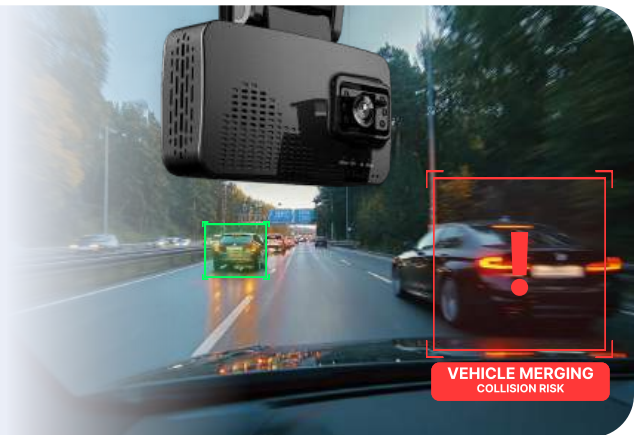

Total Visibility—Fleet, Field & Everything in Between

Fleets

- ✓ Real-time GPS via OBD plug-ins or hardwired devices
- ✓ Driver behavior insights: speed, idling, harsh events
- ✓ Engine diagnostics, trip history, maintenance & geofence alerts

Assets & Equipment

- ✓ Track trailers, containers, generators, tools—powered or not
- ✓ Battery, solar, magnetic, and satellite options
- ✓ Tamper, movement, and location-based alerts

Teams & Safety

- ✓ Dual-view dash cams: road and driver monitoring with AI alerts
- ✓ One-touch SOS alerts and lone worker protection via mobile
- ✓ Driver scorecards and incident video playback