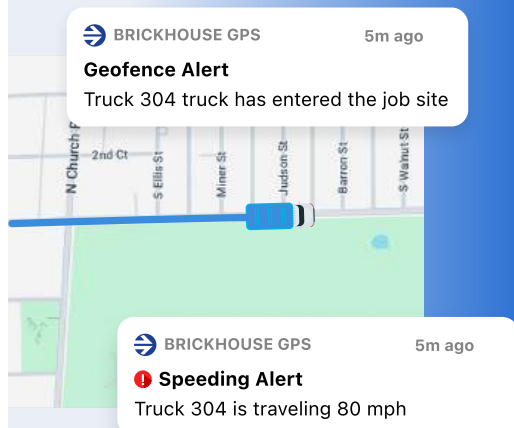

Total Visibility—Fleet, Field & Everything in Between

Fleets

- ✓ Real-time GPS via OBD plug-ins or hardwired devices
- ✓ Driver behavior insights: speed, idling, harsh events
- ✓ Engine diagnostics, trip history, maintenance & geofence alerts

Assets & Equipment

- ✓ Track trailers, containers, generators, tools—powered or not
- ✓ Battery, solar, magnetic, and satellite options
- ✓ Tamper, movement, and location-based alerts

Teams & Safety

- ✓ Dual-view dash cams: road and driver monitoring with AI alerts
- ✓ One-touch SOS alerts and lone worker protection via mobile
- ✓ Driver scorecards and incident video playback

Results That Move the Needle

23% less fuel waste

Reduce idling and improve driver habits

28% fewer accidents

Proactive alerts and coaching tools

90% faster recovery

Real-time tracking of stolen vehicles or equipment

35% better asset use

Maximize field equipment productivity